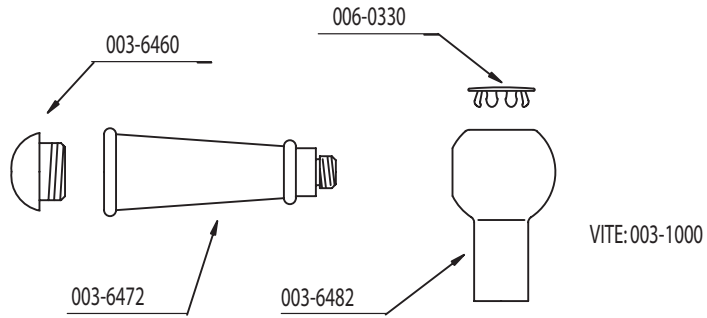

5808C

M068B

SK740

KIT CAP + PLATE
THREADED RING

45080-AS-

WALL MTG. THERM.
1/2" CONNECTIONS

BOX 009-0250 + WALL MTG. BOX